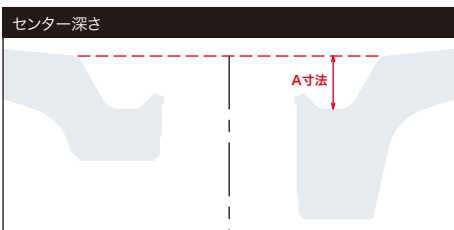

SIZE	DISK	A寸法
19inch	O	28mm
	A	
	L	
	R	
18inch	O	29mm
	A	
	L	
	R